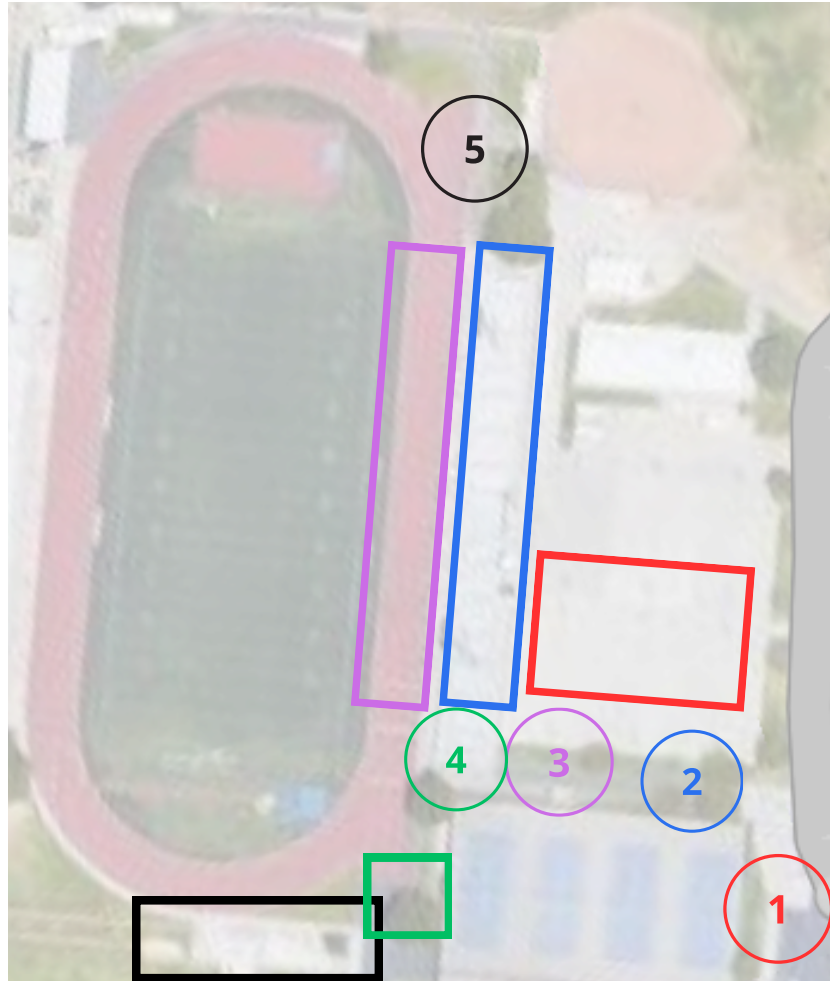

EVENT SCHEDULE

**Valencia HS
27801 Dickason Dr
Valencia, CA 91355**

September 21, 2024

SCHEDULE

- 4:00PM - Parking Open for Band Arrival**
- 4:15PM - Food Trucks/Vendors Open**
- 5:00PM - Mass Band Rehearsal on Field**
- 5:45PM - Mass Band Rehearsal Ends**
- 6:00PM - Spectator Gate Opens**
- 6:50PM - Bands Seated on Track**
- 7:00PM - Introduction of Bands**
- 7:05PM - Colors and National Anthem**
- 7:10PM - Marching Chancellors**
- 7:25PM - Coyote Marching Band & Color Guard**
- 7:40PM - Wildcat Marching Band**
- 7:55PM - Intermission**
- 8:15PM - Grizzly Marching Band & Color Guard**
- 8:30PM - Marching Centurions**
- 8:45PM - Bands Line Up for Mass Band**
- 8:50PM - Opportunity Drawing**
- 9:00PM - Mass Band Finale**
- 9:10PM - Showcase Concludes**

EVENT MAP

Valencia HS
27801 Dickason Dr
Valencia, CA 91355

- | | | |
|---|---|---|
|  1 | Venue Entrance |  Food Vendors |
|  2 | Admission Table |  Spectator Seating |
|  3 | Stadium Gate |  Band Seating |
|  4 | Merch / Shout-outs
Opportunity Drawing |  First Aid |
|  5 | Band Field Entrance |  Concessions |

PARKING MAP 1

Valencia HS
27801 Dickason Dr
Valencia, CA 91355

- 1 Band Parking Entrance
- 2 Spectator Parking Entrances
- 3 Venue Entrance
- Band Parking
- Spectator Parking

PARKING MAP 2

Valencia HS
27801 Dickason Dr
Valencia, CA 91355

- 1 WR Band Parking Entrance
- 2 Spectator Overflow Parking Entrance
- 3 Venue Entrance
- WR Band Parking
- Spectator Overflow Parking