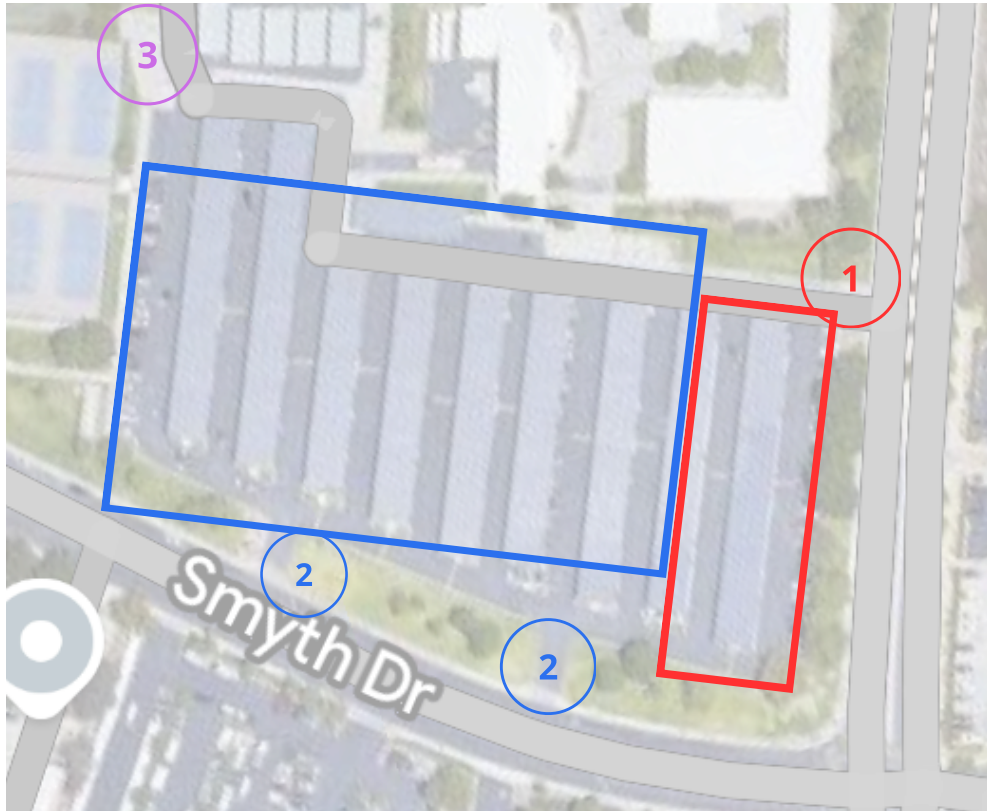

EVENT SCHEDULE

**Valencia HS
27801 Dickason Dr
Valencia, CA 91355**

September 21, 2024

SCHEDULE

- 4:00PM - Parking Open for Band Arrival**
- 4:15PM - Food Trucks/Vendors Open**
- 5:00PM - Mass Band Rehearsal on Field**
- 5:45PM - Mass Band Rehearsal Ends**
- 6:00PM - Spectator Gate Opens**
- 6:50PM - Bands Seated on Track**
- 7:00PM - Introduction of Bands**
- 7:05PM - Colors and National Anthem**
- 7:10PM - Marching Chancellors**
- 7:25PM - Coyote Marching Band & Color Guard**
- 7:40PM - Wildcat Marching Band**
- 7:55PM - Intermission**
- 8:15PM - Grizzly Marching Band & Color Guard**
- 8:30PM - Marching Centurions**
- 8:45PM - Bands Line Up for Mass Band**
- 8:50PM - Opportunity Drawing**
- 9:00PM - Mass Band Finale**
- 9:10PM - Showcase Concludes**

EVENT MAP

Valencia HS
27801 Dickason Dr
Valencia, CA 91355

- | | | |
|---|---|---|
|  1 | Venue Entrance |  Food Vendors |
|  2 | Admission Table |  Spectator Seating |
|  3 | Stadium Gate |  Band Seating |
|  4 | Merch / Shout-outs
Opportunity Drawing |  First Aid |
|  5 | Band Field Entrance |  Concessions |

PARKING MAP 1

Valencia HS
27801 Dickason Dr
Valencia, CA 91355

- 1 Band Parking Entrance
- 2 Spectator Parking Entrances
- 3 Venue Entrance
- Band Parking
- Spectator Parking

PARKING MAP 2

Valencia HS
27801 Dickason Dr
Valencia, CA 91355

- 1 WR Band Parking Entrance
- 2 Spectator Overflow Parking Entrance
- 3 Venue Entrance
- WR Band Parking
- Spectator Overflow Parking