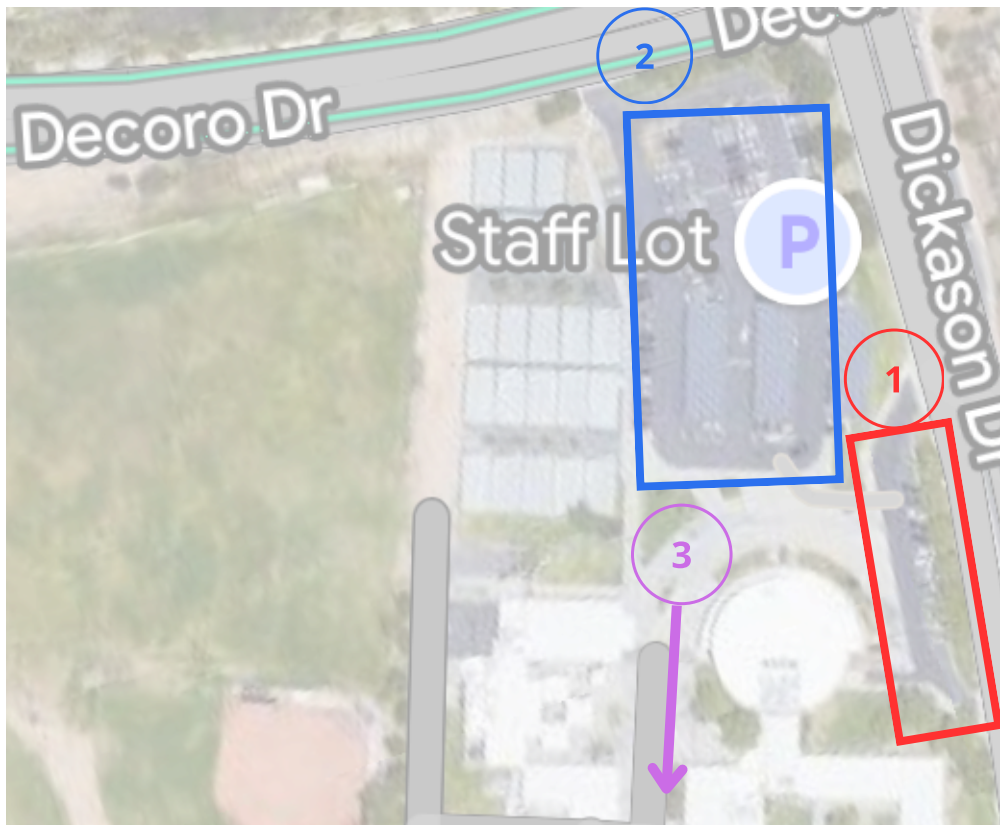

EVENT SCHEDULE

**Valencia HS
27801 Dickason Dr
Valencia, CA 91355**

September 21, 2024

SCHEDULE

- 4:00PM - Parking Open for Band Arrival**
- 4:15PM - Food Trucks/Vendors Open**
- 5:00PM - Mass Band Rehearsal on Field**
- 5:45PM - Mass Band Rehearsal Ends**
- 6:00PM - Spectator Gate Opens**
- 6:50PM - Bands Seated on Track**
- 7:00PM - Introduction of Bands**
- 7:05PM - Colors and National Anthem**
- 7:10PM - Marching Chancellors**
- 7:25PM - Coyote Marching Band & Color Guard**
- 7:40PM - Wildcat Marching Band**
- 7:55PM - Intermission**
- 8:15PM - Grizzly Marching Band & Color Guard**
- 8:30PM - Marching Centurions**
- 8:45PM - Bands Line Up for Mass Band**
- 8:50PM - Opportunity Drawing**
- 9:00PM - Mass Band Finale**
- 9:10PM - Showcase Concludes**

EVENT MAP

Valencia HS
27801 Dickason Dr
Valencia, CA 91355

- | | | |
|---|---|---|
|  1 | Venue Entrance |  Food Vendors |
|  2 | Admission Table |  Spectator Seating |
|  3 | Stadium Gate |  Band Seating |
|  4 | Merch / Shout-outs
Opportunity Drawing |  First Aid |
|  5 | Band Field Entrance |  Concessions |

PARKING MAP 1

Valencia HS
27801 Dickason Dr
Valencia, CA 91355

- 1 Band Parking Entrance
- 2 Spectator Parking Entrances
- 3 Venue Entrance
- Band Parking
- Spectator Parking

PARKING MAP 2

Valencia HS
27801 Dickason Dr
Valencia, CA 91355

- 1 WR Band Parking Entrance
- 2 Spectator Overflow Parking Entrance
- 3 Venue Entrance
- WR Band Parking
- Spectator Overflow Parking